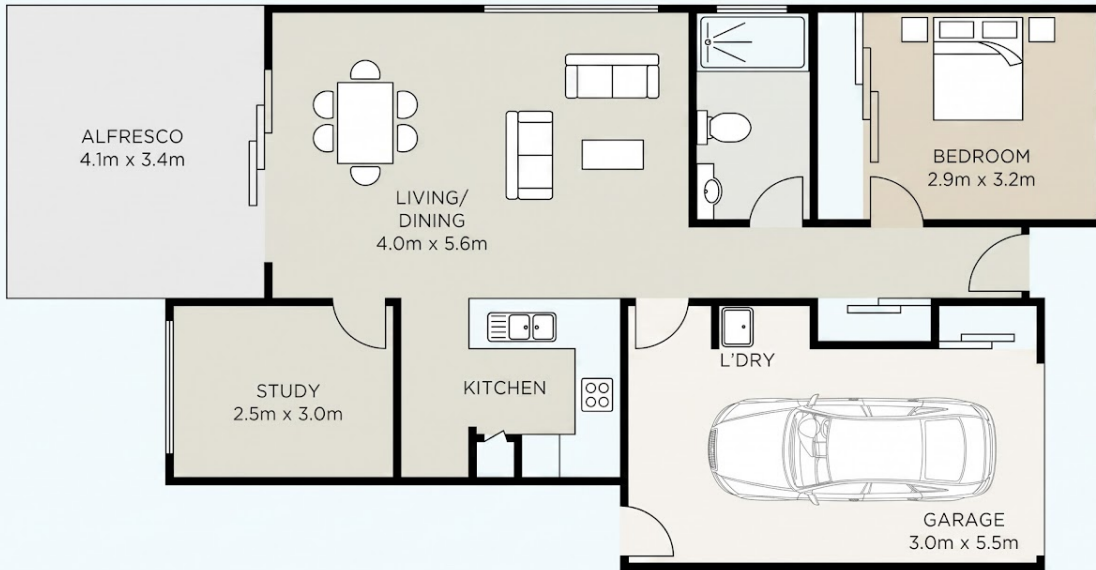

What You Will LOVE!

Interior: Open-plan living with a chef-ready kitchen (modern appliances and dishwasher).

Bedrooms: Two bedrooms; main includes built-ins and ceiling fan. Second bedroom perfect for guest, office or hobbies.

Bathroom: "Easy-access" design with a frameless shower and less cleaning.

Open Plan Design: With the kitchen at the heart of the home, it flows seamlessly through to the living/dining and on out to the extended alfresco outdoor living area surrounded by lush easy-care garden.

www.herveybayliving.com.au

The above plan is an artists impression only, it includes elements that are for display purposes only and may not be to scale. Landscaping shown is indicative only, dimensions are approximate.

Disclaimer: Please note this floor plan is for marketing purposes and is to be used as a guide only. All dimensions are estimates only and may not be exact measurements.