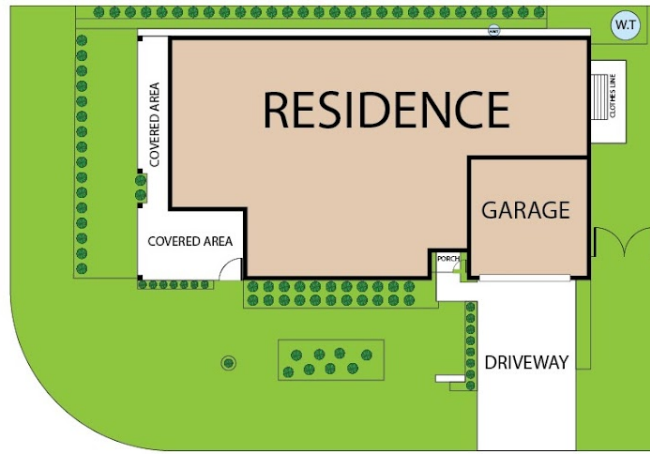

4 Tilia Court, Bongaree, QLD, 4507

TOTAL APPROX. FLOOR AREA 224 SQ.M

Disclaimer: Please note this floor plan is for marketing purposes and is to be used as a guide only. All dimensions are estimates only and may not be exact measurements.