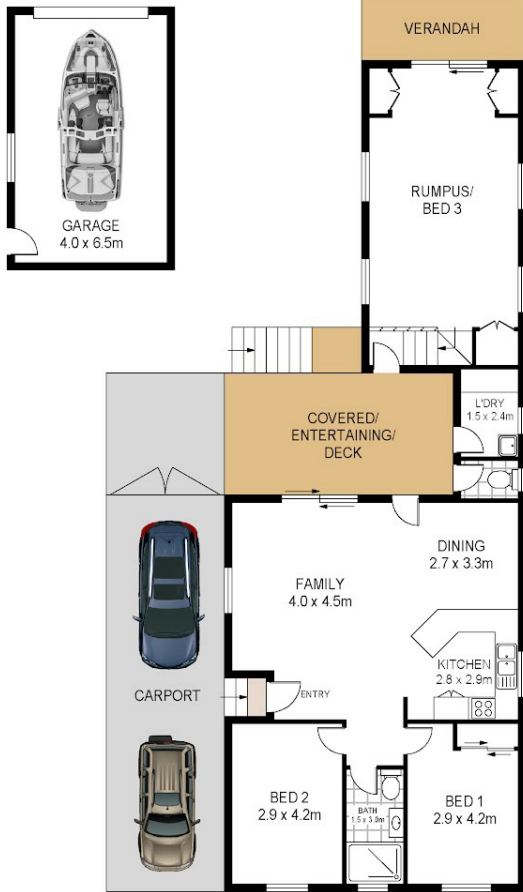

89 Birdwood Drive
Blue Haven

Total Internal Floor Area: 110 sqm

Disclaimer: Please note this floor plan is for marketing purposes and is to be used as a guide only. All dimensions are estimates only and may not be exact measurements.