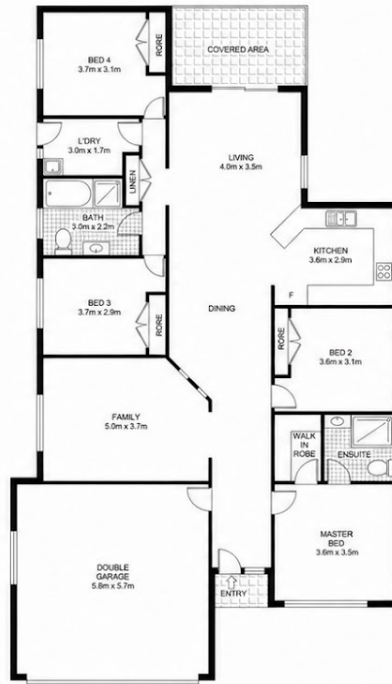

15 HAVEN CRESCENT, WOONGARRAH

Disclaimer: Please note this floor plan is for marketing purposes and is to be used as a guide only. All dimensions are estimates only and may not be exact measurements.