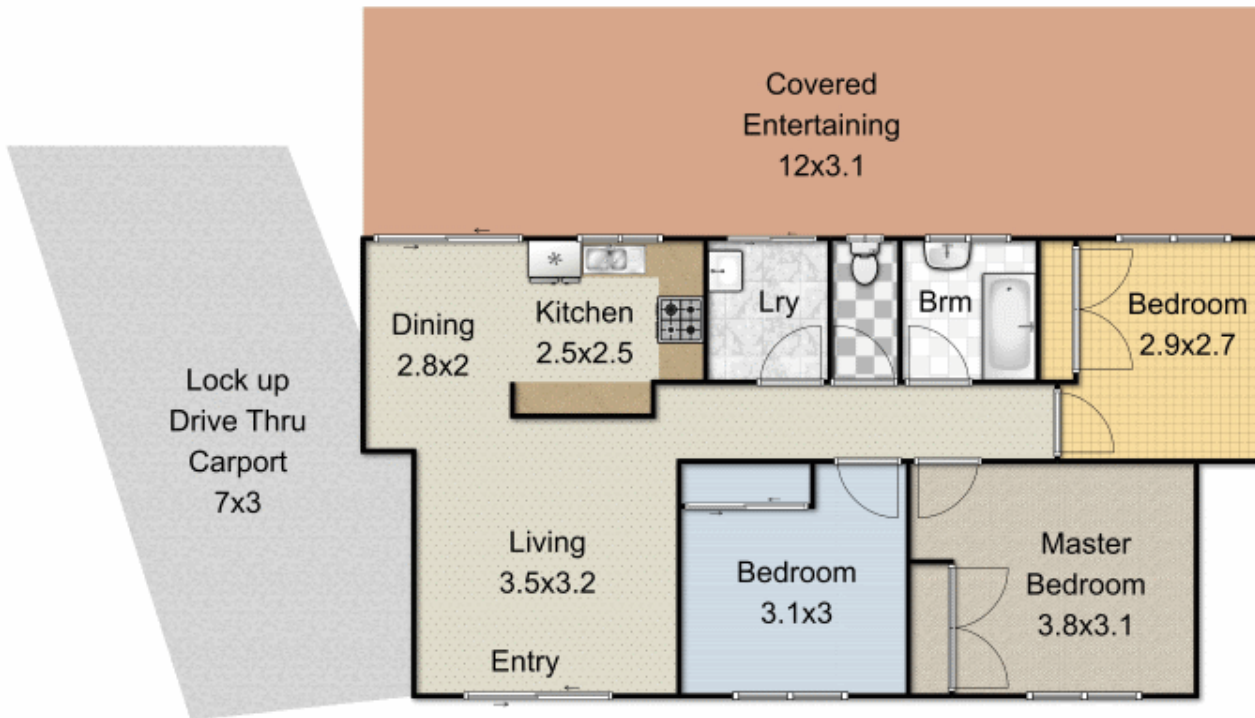

This tidy, neat, lowset brick and tile home is complimented by three bedrooms with built-in cupboard space and soft carpets. The Master bedroom has a small but functional wall air-conditioner mounted for those hot summer days in Queensland.

Sparkling white ceramic tiles feature a modern kitchen, dining and lounge, the lounge which is also fitted with a wall air-conditioner. Plenty a cupboard space in the kitchen and a large window to the patio area makes this a functional, modern and delightful kitchen to cook from.

Your internal laundry is complimented by a huge basin, cupboard space and a direct access door onto the rear patio to the wall mounted, easy to reach washing line.

Your full length covered rear patio provides an excellent space for your afternoon barbeque or early morning breakfast whilst your children are playing undisturbed in your large back yard or whilst you simply enjoy the sight and sounds of nature.

Approx Sqm

Int - 70 sqm

Ext - 65 sqm

Garden
Shed

Disclaimer: Please note this floor plan is for marketing purposes and is to be used as a guide only. All dimensions are estimates only and may not be exact measurements.