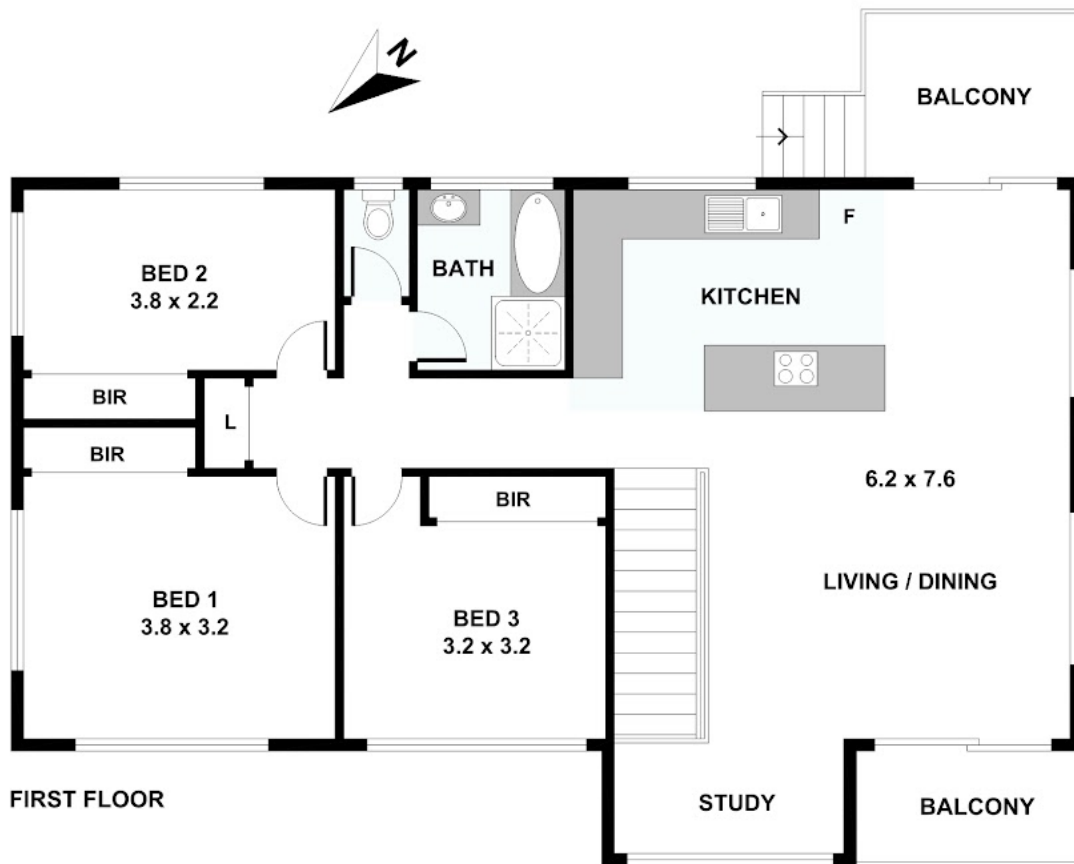

The existing owner has renovated & updated the property ready for the sale. This property has three large bedrooms, one updated bathroom & two LUG & secure car accommodation.

The kitchen has been full renovated with all the modern appliances, fully painted, bathroom refreshed, Downstairs provides a fully refurbished large rumpus / potential fourth bedroom.

### Features:

- LAND 740 sqm with plenty of back yard.
- Beautiful double storey solid brick home
- Three good size bedrooms with built-ins, with potential for a fourth downstairs
- Two comfortable living area's with plenty of room to move
- Totally renovated kitchen with new appliances
- One updated spacious bathroom
- Open plan living / rumpus / with the potential for a fourth bedroom
- Large study area adjoining the main Living
- Expansive entertaining room with separate laundry room D/S
- Two scenic balcony's / one overlooking parkland
- Internal staircase, Security doors & screens
- Quiet street location
- NBN ready
- Centrally & closely located to all amenities
- Walking distance to the recently completed Town Square Redbank Plains Town Square, with

# 55 Oak Street, Bellbird Park

Disclaimer: Please note this floor plan is for marketing purposes and is to be used as a guide only. All dimensions are estimates only and may not be exact measurements.