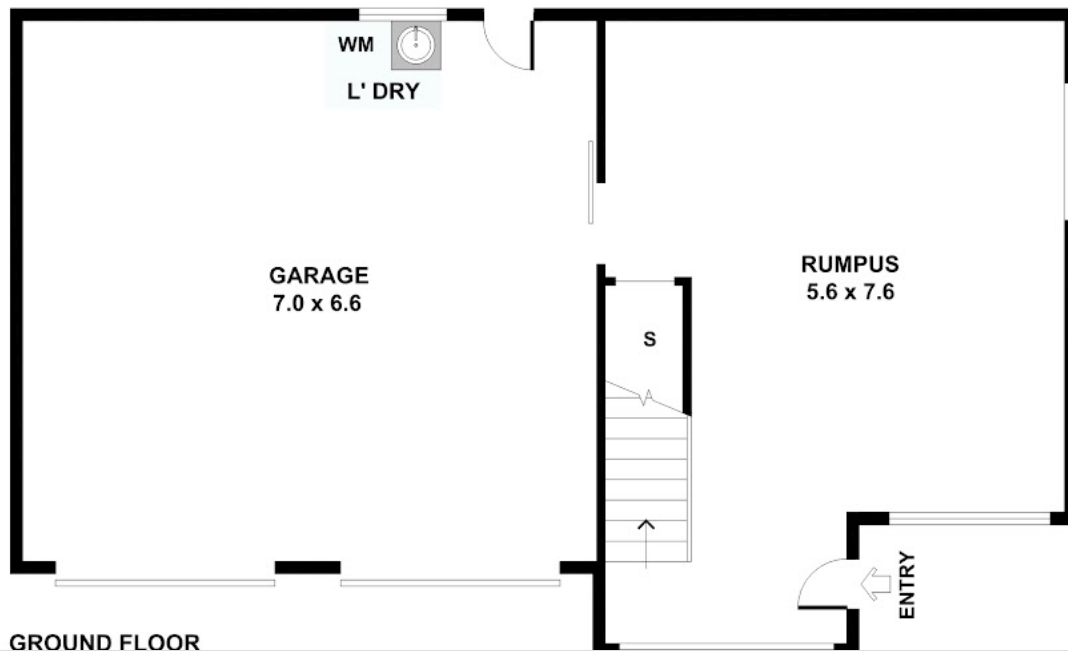

### Features:

- LAND 740 sqm with plenty of back yard.
- Beautiful double storey solid brick home
- Three good size bedrooms with built-ins, with potential for a fourth downstairs
- Two comfortable living area's with plenty of room to move
- Totally renovated kitchen with new appliances
- One updated spacious bathroom
- Open plan living / rumpus / with the potential for a fourth bedroom
- Large study area adjoining the main Living
- Expansive entertaining room with separate laundry room D/S
- Two scenic balcony's / one overlooking parkland
- Internal staircase, Security doors & screens
- Quiet street location
- NBN ready
- Centrally & closely located to all amenities
- Walking distance to the recently completed Town Square Redbank Plains Town Square, with

# 55 Oak Street, Bellbird Park

Disclaimer: Please note this floor plan is for marketing purposes and is to be used as a guide only. All dimensions are estimates only and may not be exact measurements.