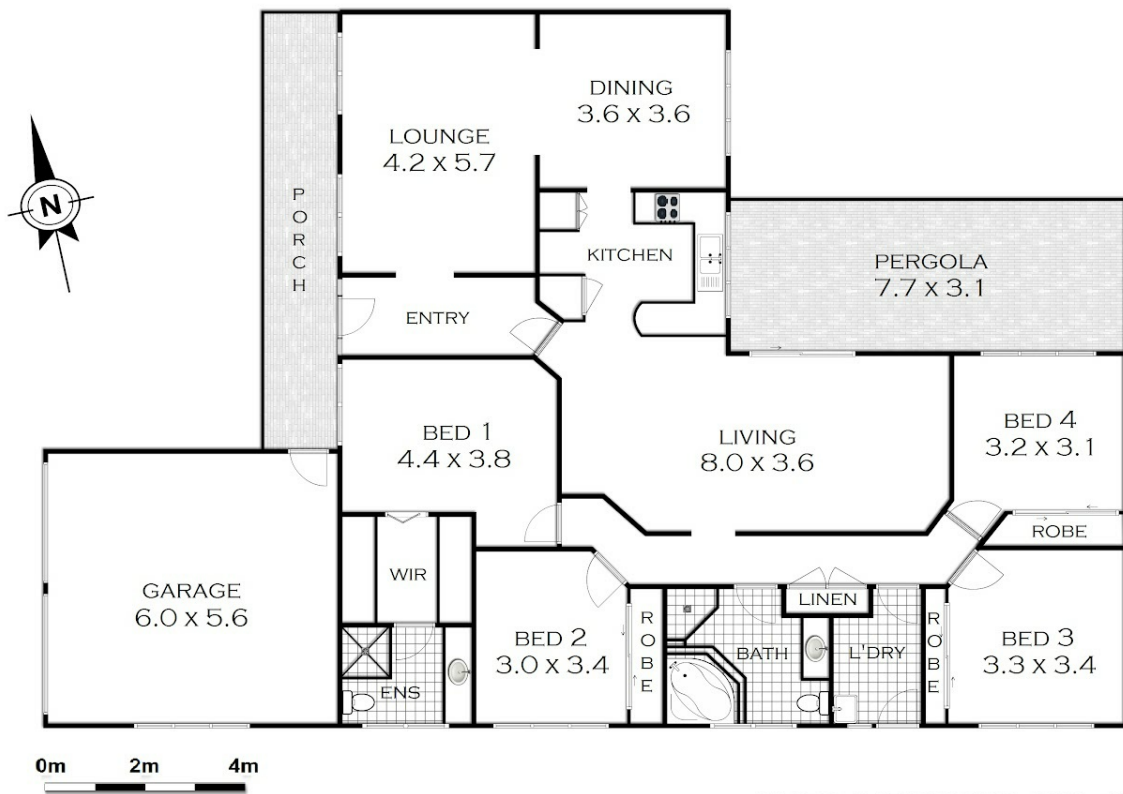

With four bedrooms, two family rooms and a separate dining room, this home is big enough to support a bustling, growing family. Visitors will also welcome the gatherings that spill out onto the alfresco-perfect pergola for summer barbecues and leisurely get-togethers.

PRICE:  
\$580,000

OPEN FOR INSPECTION:  
N/A

**Elisse Carin**  
elisse@atrealty.com.au  
[www.atrealty.com.au](http://www.atrealty.com.au)

APPROX: GROSS INTERNAL AREA < 236 SQM

Disclaimer:

Floor Plan measurements are approximate and are for illustrative purposes only. While we do not doubt the floor plans accuracy, we make no guarantee, warranty or representation as to the accuracy and completeness of the floor plan.

Disclaimer: Please note this floor plan is for marketing purposes and is to be used as a guide only. All dimensions are estimates only and may not be exact measurements.